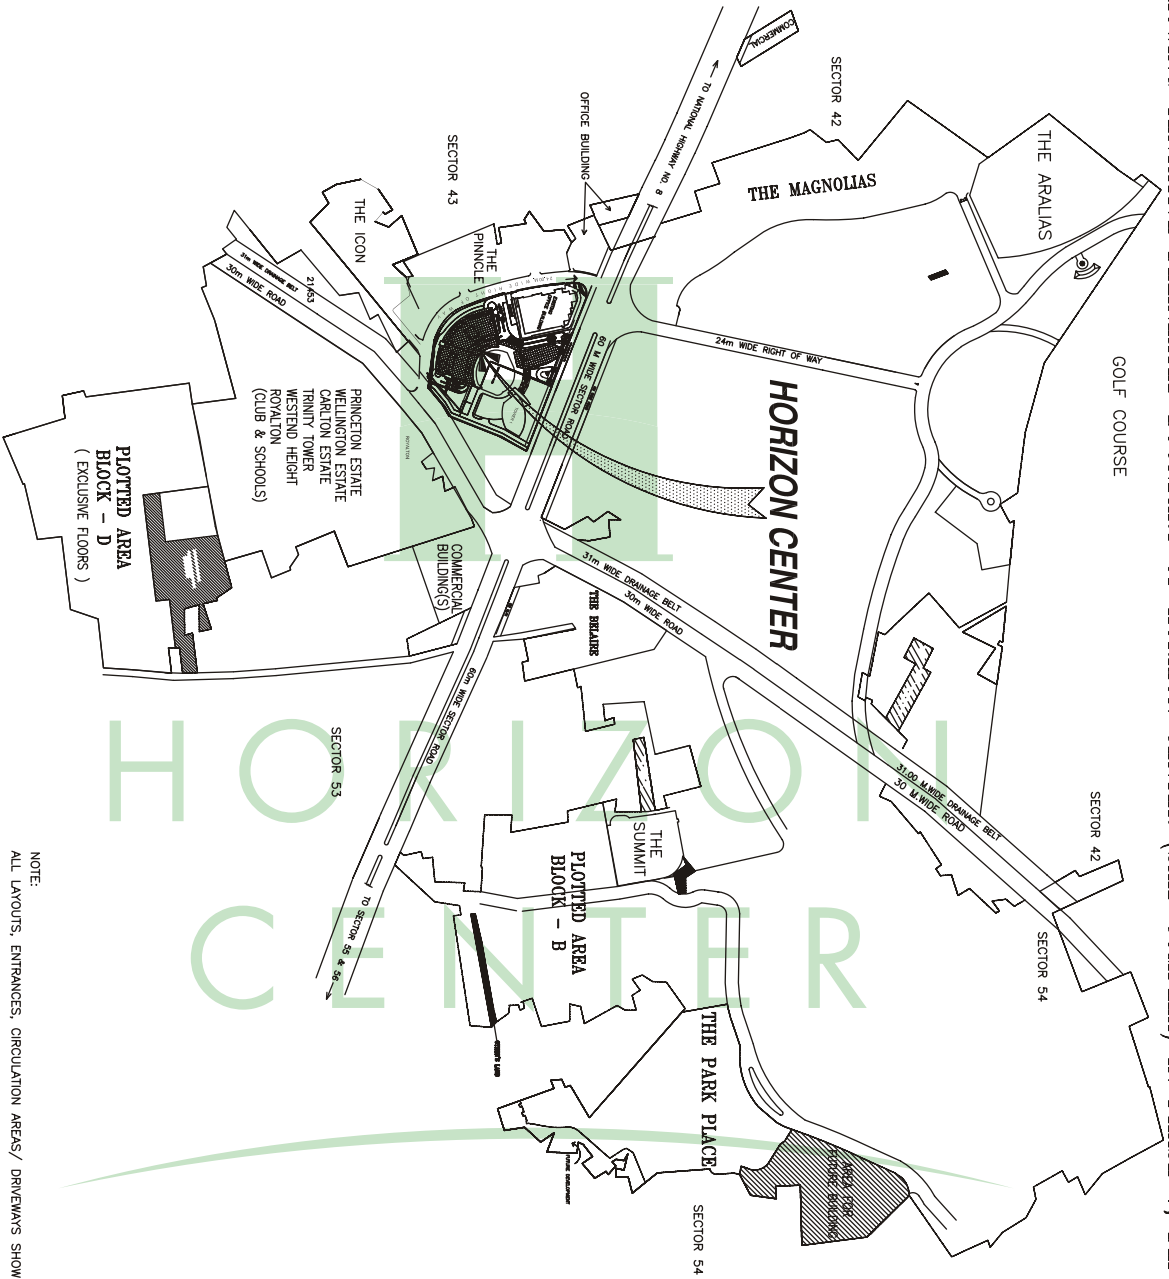

PLAN SHOWING TENTATIVE DELINEATED BOUNDARY OF HORIZON CENTER (SAID COMPLEX) IN PHASE V, DLF CITY, GURGAON

ANNEXURE-III

NOTE:
ALL LAYOUTS, ENTRANCES, CIRCULATION AREAS/ DRIVEWAYS SHOWN ARE TENTATIVE AND SUBJECT TO CHANGE

DLF LIMITED

Project

HORIZON CENTER