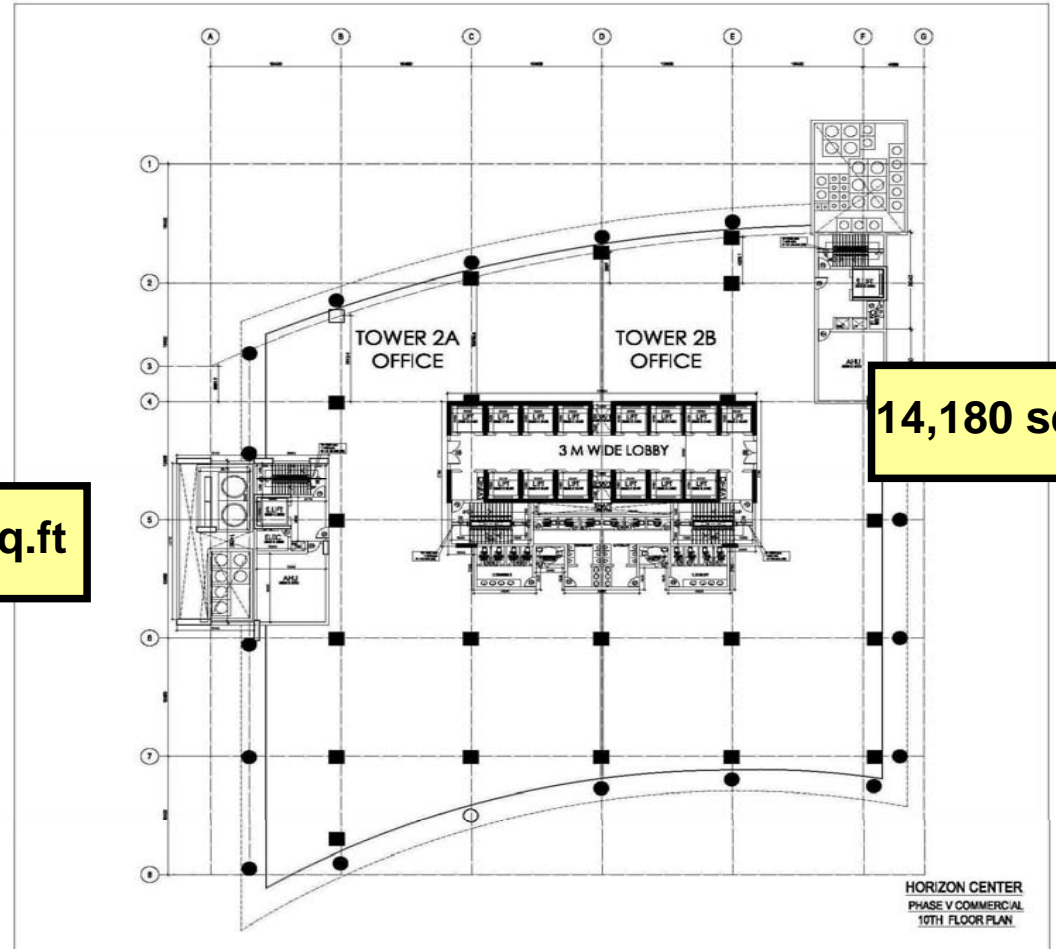

**Sprawling Area of 14 Acres with
Approx 2.5 million sq.ft**

HORIZON CENTER

Salient Features

- Most preferred location in DLF Phase-V Gurgaon, in front of DLF Golf Links
- Sprawling area of 14 Acres with 2.5 million square feet development (Including Hines – DLF JV building, Amex Building)
- Platinum Rated LEED Certified Building, Luxurious Ceiling Heights of 4.2 meters
- An Iconic 25 Storey Tower shall be the part of the complex, to be built as a Hines / DLF joint venture. US based realty giant Hines Group is known for their high quality developments in prime locations around the world
- Large Central Landscaped Plaza of 3.5 Acres Approx. designed by James Burnett as an urban hub for the complex.
- Independent drop- offs and atrium for every block with ample parking space – Additional Parking available in proposed Multilevel Car Parking Tower.
- High End Retail & Multiplex shall be a part of the complex
- Special Architectural and Technical Features to minimize the maintenance cost
- Solar panels to provide economical power back-up, Double Glazed Façade to reduce air conditioning loads
- State of the art Fire Safety Features, High Speed Spacious Elevators
- 24hrs security surveillance with CCTV cameras, Automated Boom Barriers, Access controlled entry / exit points

HORIZON CENTER

**Tower 2
(Launch)**

- Tower 2 (Ground + 22 floors)
- Floors 1st to 11th Available
- Construction Linked Payment Plan
- 10% Payment at the time of Booking
- Rate - 15,000 / sq.ft
- The floor plates are ranging from 24,000 - 38,000 sq.ft
- Minimum size (Half Floor) - Approx 12,000 sq.ft

HORIZON CENTER

Floor Plan - Building 2

- Typical floor plate Size
- 31,076 sq.ft (Super Area)
- Minimum area offered approx 14,000 sq.ft

16,896 sq.ft

14,180 sq.ft

HORIZON CENTER

Thank You